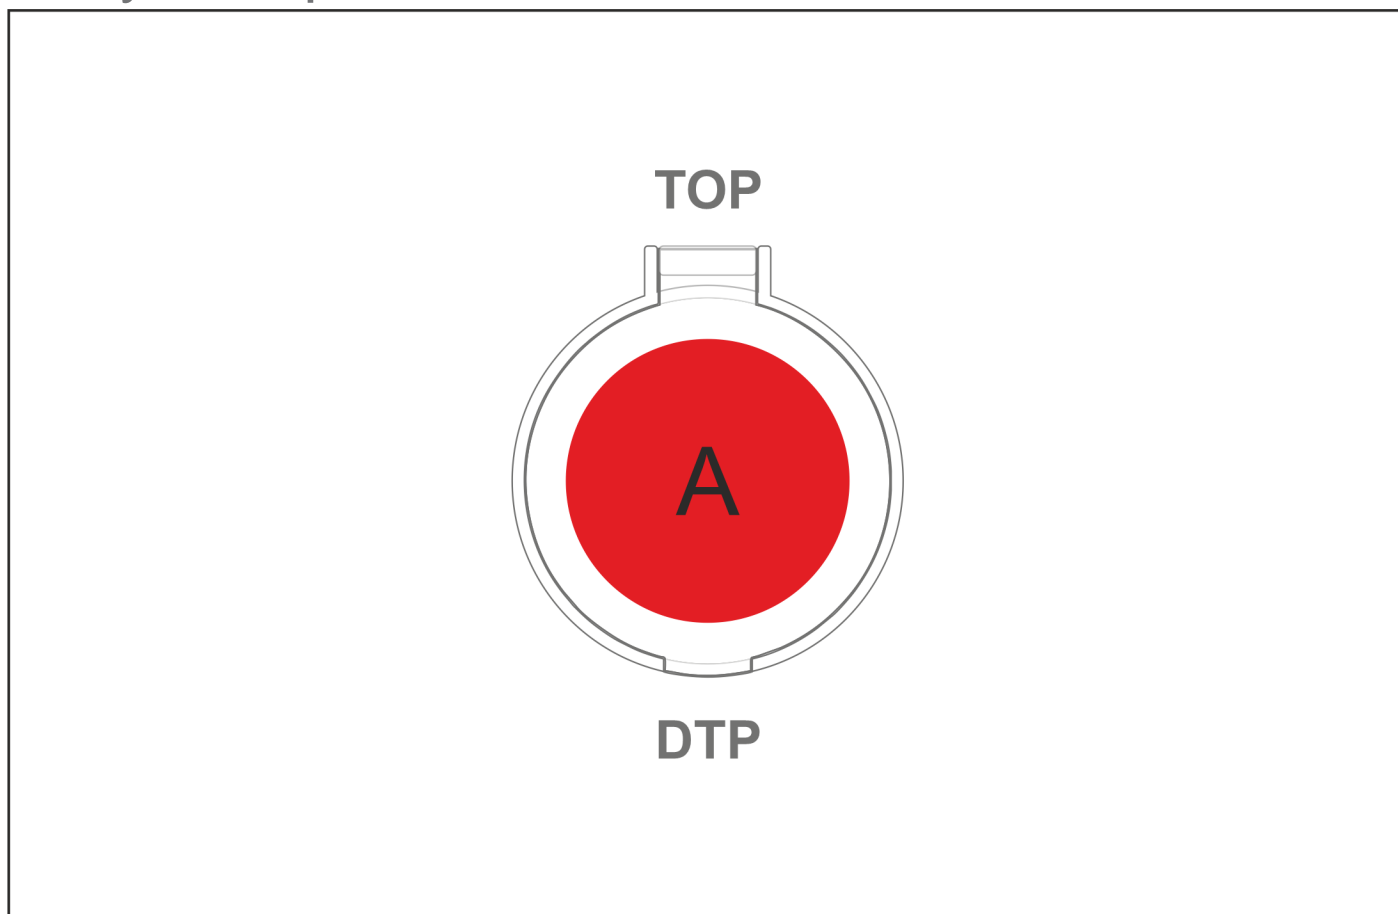

# PC-AL-144-B

## Carly Compact Mirror

#### **Position A**

1. Direct to Print (DP-A)

Full Colour

Size: 45mm wide x 45mm high